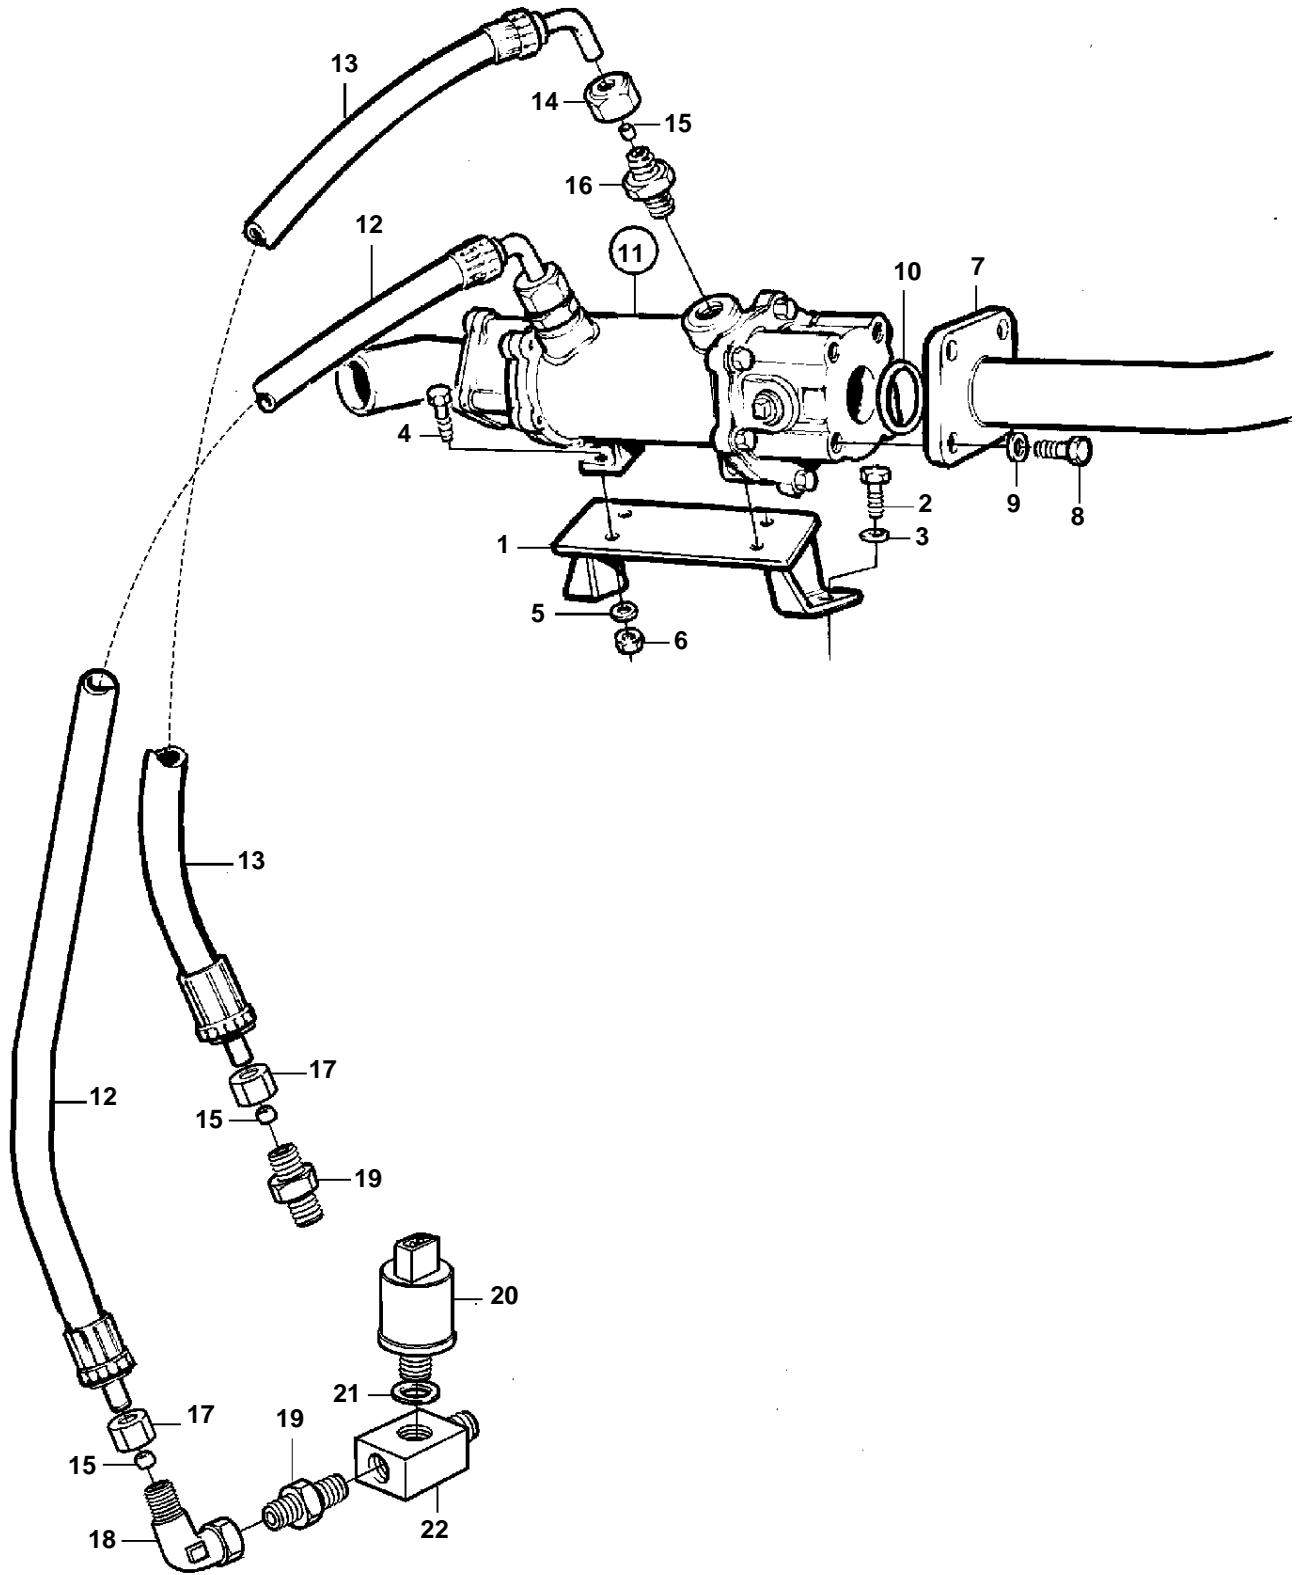

TAMD71B

17160

## TAMD71B

REF	PART NO.	QTY	DESCRIPTION	SEE SEC.	NOTES
1	848098	1	Bracket		
2	965191	2	Screw		
3	940280	2	Spring washer		EARLY TYPE
4	955295	4	Screw		
5	941907	4	Spring washer		
6	955782	4	Nut		
7		1	Coolant pipe	3565	
8	970947	4	Screw		(955317)
9	941908	4	Spring washer		
10	864491	1	Gasket		
11		1	Oil cooler		
				764	
12	847165	1	Hose		L=580mm
13	837935	1	Hose		L=460mm
14	941331	2	Nut		
15	1677898	4	Ferrule		(956970)
16	968132	2	Nipple		
17	956984	2	Nut		
18	964016	1	Nipple		
19	941750	2	Nipple		
20		1	Pressure sensorreverse gear		SEE GROUP 30
21		1	Gasket		
22	842425	1	Nipple		(864509)